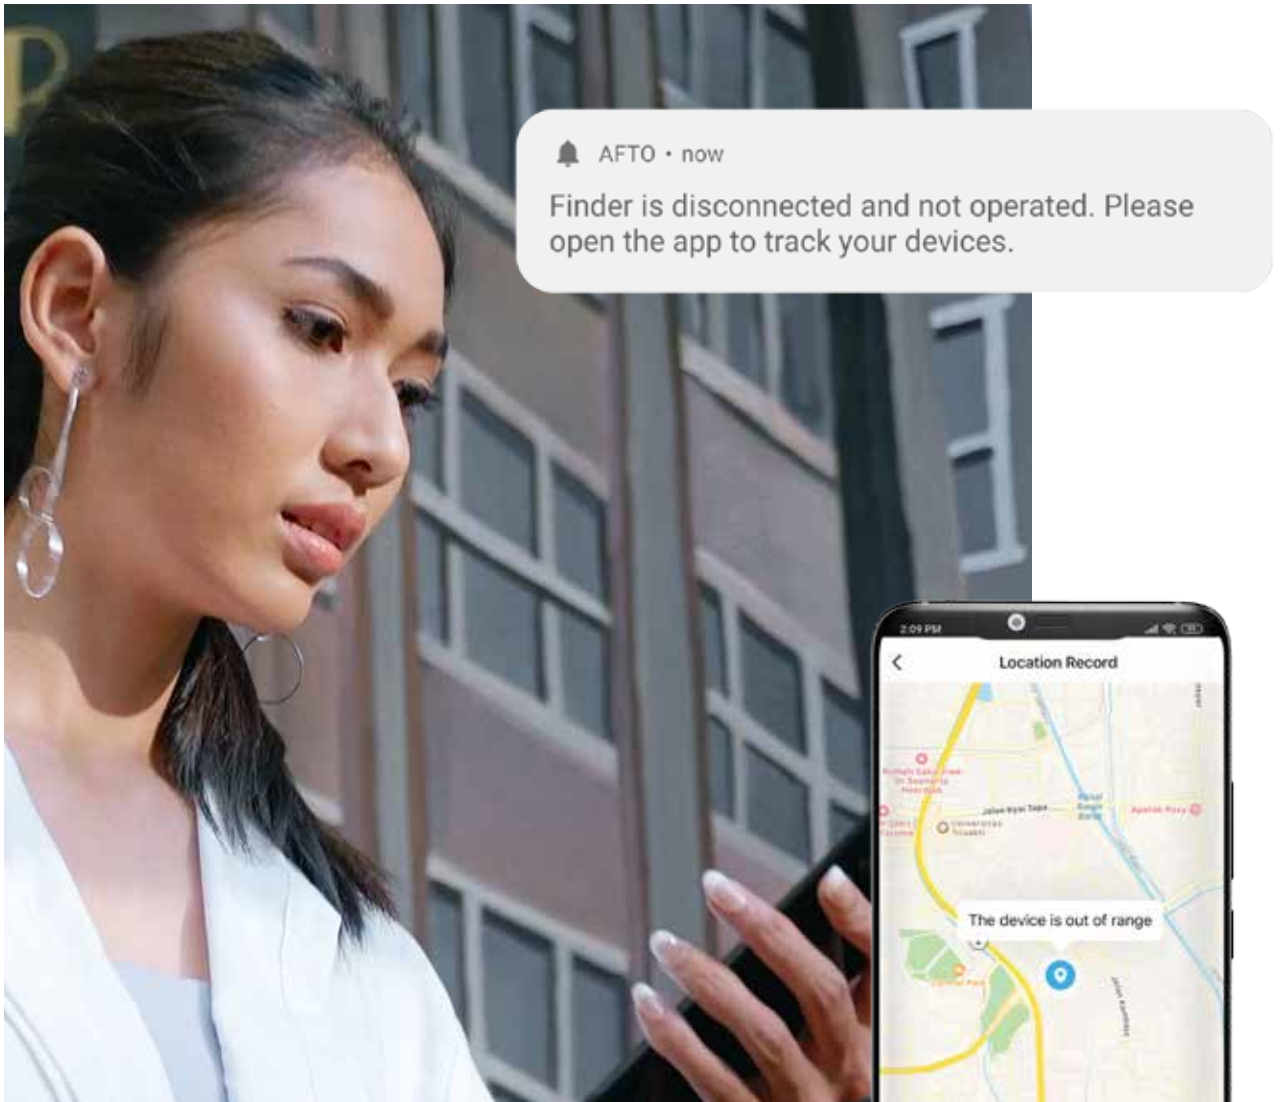

Smart Finder

Compatible in
iOS & Android

Everyday Helper

Perfect for everyday things like keys, wallets, other stuff or even your pets which you need to keep track of regularly.

Find My Key/Phone

Just tap the 'Find' button to find your key or...

Double click the Finder button to ring your phone even in silent mode.

Smart Alert

If your Finder is truly lost, you will get the notification.

See it on a Map

When you are far away and there are items left behind, you can see the last place you visited on the map.

Smart Finder

37 MM

Specification:

- Stand-by time up to 6 months
Uses CR2032 battery
- Max. 50m detection distance

AFT/FDR-BK
Black

AFT/FDR-WE
White